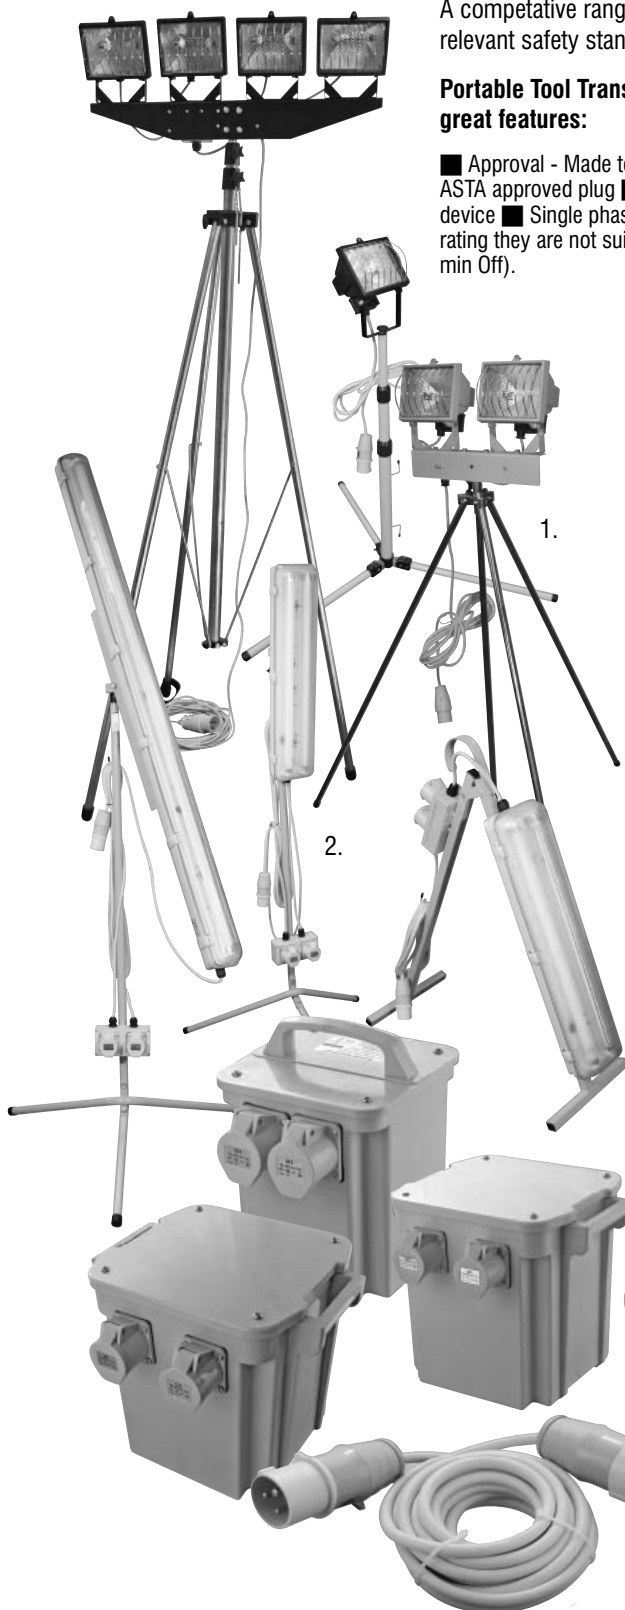

## Tripod Swing Type - 5Mtr Cable

**TPD500S** Floodlight Tripod 110v 500W Swing Type - Single c/w Lamp

**TPD500T** Floodlight Tripod 110v 500W Swing Type - Twin c/w Lamp

Each

## Extension Leads 110v - Yellow - 14Mtr Cable

**SEL1415** Extension Lead 110v 1.5mm Yellow

**SEL1425** Extension Lead 110v 2.5mm Yellow

**SEL1425/240** 2.5mm 14Mtr 240v Artic Cable Blue

Each

## Junction Boxes - 100v/240v

**SJB41C** Junction Box 110v 5Mtr Cable 4 Outlet

**SJB41C/240** Junction Box 240v 5Mtr Cable 4 Outlet

**SJB41C/GRP** Junction Box 110v 5Mtr Cable 4 Outlet

Each

44-48 Freshwater Road, Dagenham, Essex RM8 1RX (England)