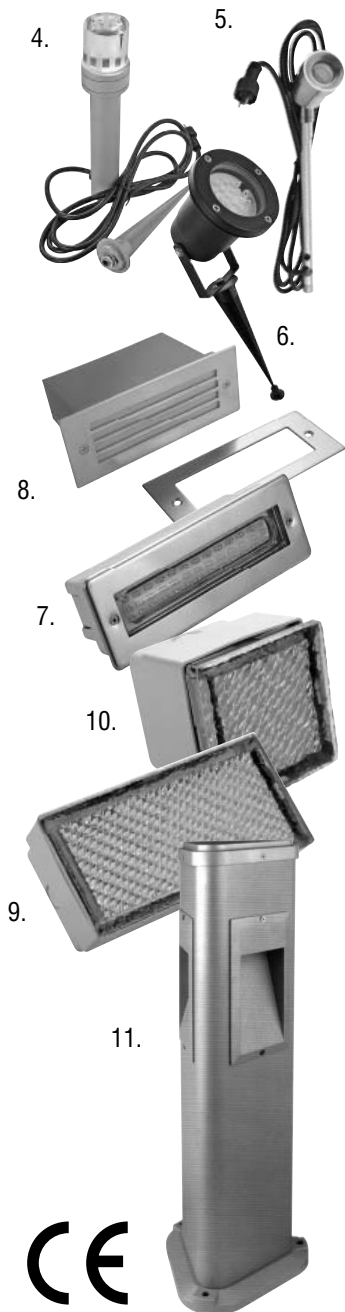

2.

LED Walkover Light - 15 LED - IP67

Single Unit Round & Square 240v - Class II - Stain Chrome Pic no 3.

| | | Watts | Voltage | Shape | LED's Per Head | Colour LED | Total Lumen | Cut Hole Dia. (mm) | Dimensions (mm) | Each £ |
|---------------|-----------------------------------|-------|---------|--------|----------------|------------|-------------|--------------------|-----------------|--------|
| LEDWALK15WH | LED Walkover Lighting Round 1.2W | 1.2 | 240 | Round | 15 | White | 43 | 96 | 105x113 | |
| LEDWALK15BL | LED Walkover Lighting Round 1.2W | 1.2 | 240 | Round | 15 | Blue | 43 | 96 | 105x113 | |
| LEDWALK15SQWH | LED Walkover Lighting Square 1.2W | 1.2 | 240 | Square | 15 | White | 43 | 96 | 105x105x113 | |
| LEDWALK15SQBL | LED Walkover Lighting Square 1.2W | 1.2 | 240 | Square | 15 | Blue | 43 | 96 | 105x105x113 | |

3.

LED Walkover Light 47 LED (Round Only) - IP67

Class II - Satin Chrome

| | | Watts | Voltage | Shape | LED's Per Head | Colour LED | Total Lumen | Cut Hole Dia. (mm) | Dimensions (mm) | Each £ |
|-------------|---|-------|---------|-------|----------------|------------|-------------|--------------------|-----------------|--------|
| LEDWALK47WH | LED Walkover Lighting High Power Round 3.9W | 3.9 | 240 | Round | 47 | White | 105 | 160 | 180x115 | |
| LEDWALK47BL | LED Walkover Lighting High Power Round 3.9W | 3.9 | 240 | Round | 47 | Blue | 105 | 160 | 180x115 | |