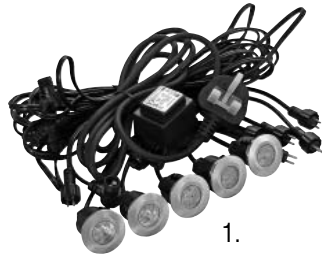

LED DECK LIGHTING

Deck Lighting 5 Head Kit - IP65 Round & Square

Satin Chrome c/w Transformer & Inter Link Cable Pic No 1. 6vA

		Total Watts	Voltage	Shape	LED's Per Head	Colour LED	Total Lumen	Cut Hole Dia. (mm)	Dimensions LxBxH (mm)	Each £
LEDDEC5KWHI	5 Head Deck Ligfhting Kit Round	2.5	12	Round	6	White	75	34	44x44	
LEDDEC5KBL	5 Head Deck Ligfhting Kit Round	2.5	12	Round	6	Blue	75	34	44x44	
LEDDEC5KSQWHI	5 Head Deck Ligfhting Kit Square	2.5	12	Square	6	White	75	34	44x44x44	
LEDDEC5KSQBL	5 Head Deck Ligfhting Kit Square	2.5	12	Square	6	Blue	75	34	44x44x44	

1.

Deck Lighting - Additional Single Unit - IP65

Round & Square Shape - Satin Chrome (No Transformer)

		Watts	Voltage	Shape	LED's Per Head	Colour LED	Total Lumen	Cut Hole Dia. (mm)	Dimensions LxBxH (mm)	Each £
LEDDEC1KWHI	Single Head (not kit) 0.5W Round	0.5	12	Round	6	White	15	34	44x44	
LEDDEC1KBL	Single Head (not kit) 0.5W Round	0.5	12	Round	6	Blue	15	34	44x44	
LEDDEC1KSQWHI	Single Head (not kit) 0.5W Square	0.5	12	Square	6	White	15	34	44x44x44	
LEDDEC1kSQBL	Single Head (not kit) 0.5W Square	0.5	12	Square	6	Blue	15	34	44x44x44	

LED WALKOVER LIGHT - IN GROUND

LED Walkover Lights - 3 Head Kit - IP67 - Satin Chrome

Round & Square c/w Transformer 12v & Interlink Cable Pic No 2. 10vA

		Total Watts	Voltage	Shape	LED's Per Head	Colour LED	Total Lumen	Cut Hole Dia. (mm)	Dimensions (mm)	Each £
LEDWALK3KWH	LED Walkover Lighting Kit 3 Head Round 3W	3	12	Round	12	White	78	96	108x112	
LEDWALK3KBL	LED Walkover Lighting Kit 3 Head Round 3W	3	12	Round	12	Blue	78	96	108x112	
LEDWALK3KSQWH	LED Walkover Lighting Kit 3 Head Square 3W	3	12	Square	12	White	78	96	108x108x112	
LEDWALK3KSQBL	LED Walkover Lighting Kit 3 Head Square 3W	3	12	Square	12	Blue	78	96	108x108x112